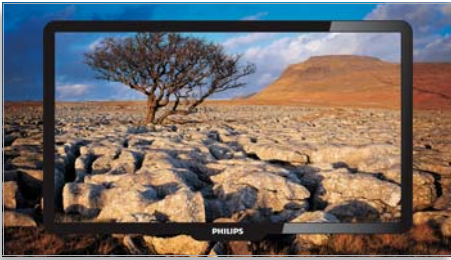

Ready for digital

- MPEG4 HDTV reception via DVB-T and DVB-C tuner with CI+*

NL/22/001

PHILIPS

sense and simplicity

Highlights

Pixel Plus HD

Pixel Plus HD is a picture processing technology that enables viewers to watch content that is vivid, natural and real. The result are superbly life-like pictures with incredible details and depth from any HD source.

Full HD LCD display 1920x1080p

The Full HD screen has the widescreen resolution of 1920 x 1080p. This is the highest resolution of HD sources for the best possible picture quality. It is fully future proof as it supports 1080p signals from all sources, including the most recent like Blu-ray and advanced HD game consoles. The signal processing is extensively upgraded to support this much higher signal quality and resolution.

It produces brilliant flicker-free progressive scan pictures with superb brightness and colors.

28.9 billion colors

Vibrant and natural images from most advanced color processing. The 3 color channels (RGB) are optimized using 10 bit resolution, a total processing power of 28.9 billion colors. It produces vibrant colors while retaining excellent sharpness. The advanced algorithms detect subtle color shades, skin tones and processes these to give most natural colors.