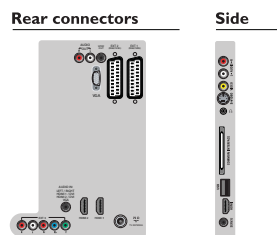

Connectivity

- Ext 1 Scart: Audio L/R, CVBS in, RGB
- Ext 2 Scart: Audio L/R, CVBS in, RGB
- Ext 3: YPbPr, Audio L/R in
- Front / Side connections: HDMI v1.3, S-video in, CVBS in, Audio L/R in, IR Link (Optional), USB 2.0
- Other connections: Audio constant level out, PC Audio in, PC-In VGA, S/ PDIF out (coaxial), Common Interface
- HDMI 1: HDMI v1.3
- HDMI 2: HDMI v1.3
- EasyLink (HDMI-CEC): One touch play, System info (menu language), Remote control pass-through, System audio control, System standby

Accessories

- Included Accessories: Tabletop swivel stand, Power cord, Quick start guide, Warranty certificate, Remote Control, 2 x AAA Batteries

Issue date 2009-08-18

Version: 8.8.7

12 NC: 8670 000 49623
EAN: 87 12581 46443 1