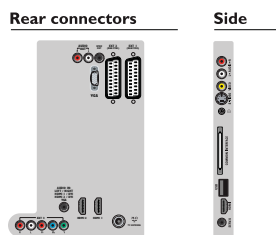

Connectivity

- Ext 1 Scart: Audio L/R, CVBS in, RGB
- Ext 2 Scart: Audio L/R, CVBS in, RGB
- Ext 3: YPbPr, Audio L/R in
- Front / Side connections: HDMI v1.3, S-video in, CVBS in, Audio L/R in, Headphone out, USB 2.0
- Other connections: Audio constant level out, PC Audio in, PC-In VGA, S/PDIF out (coaxial), Common Interface
- HDMI 1: HDMI v1.3
- HDMI 2: HDMI v1.3
- EasyLink (HDMI-CEC): One touch play, System info (menu language), Remote control pass-through, System audio control, System standby

Accessories

- Included Accessories: Tabletop swivel stand, Power cord, Quick start guide, Warranty certificate, Remote Control, 2 x AAA Batteries

Issue date 2009-08-18

Version: 7.10.7

12 NC: 8670 000 49616
EAN: 87 12581 46436 3